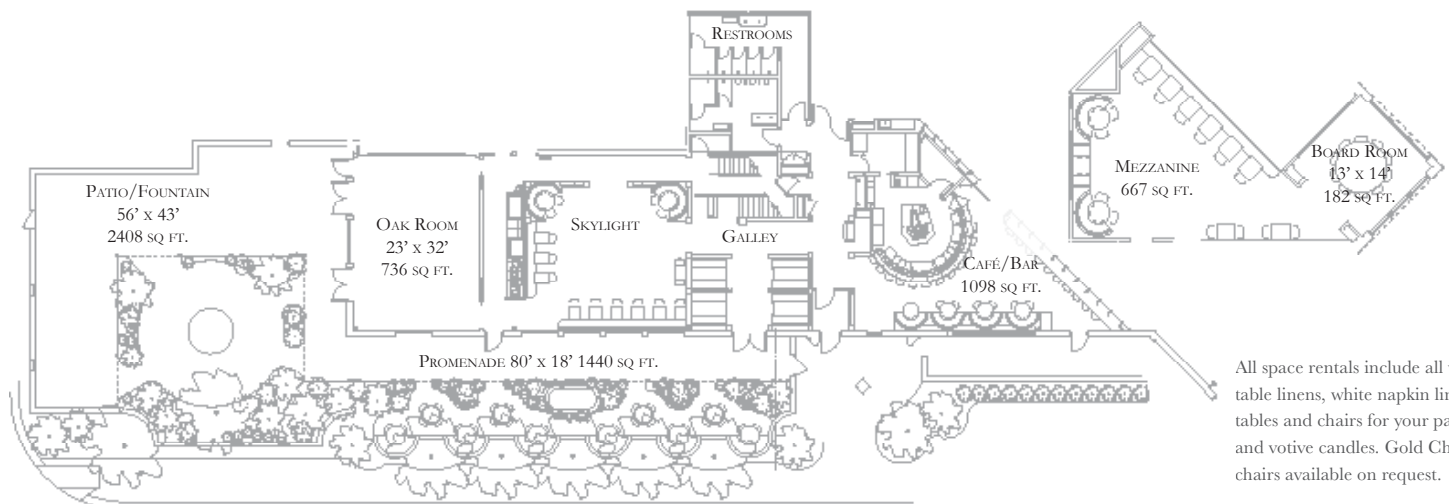

All space rentals include all white table linens, white napkin linens, tables and chairs for your party and votive candles. Gold Chiavari chairs available on request.